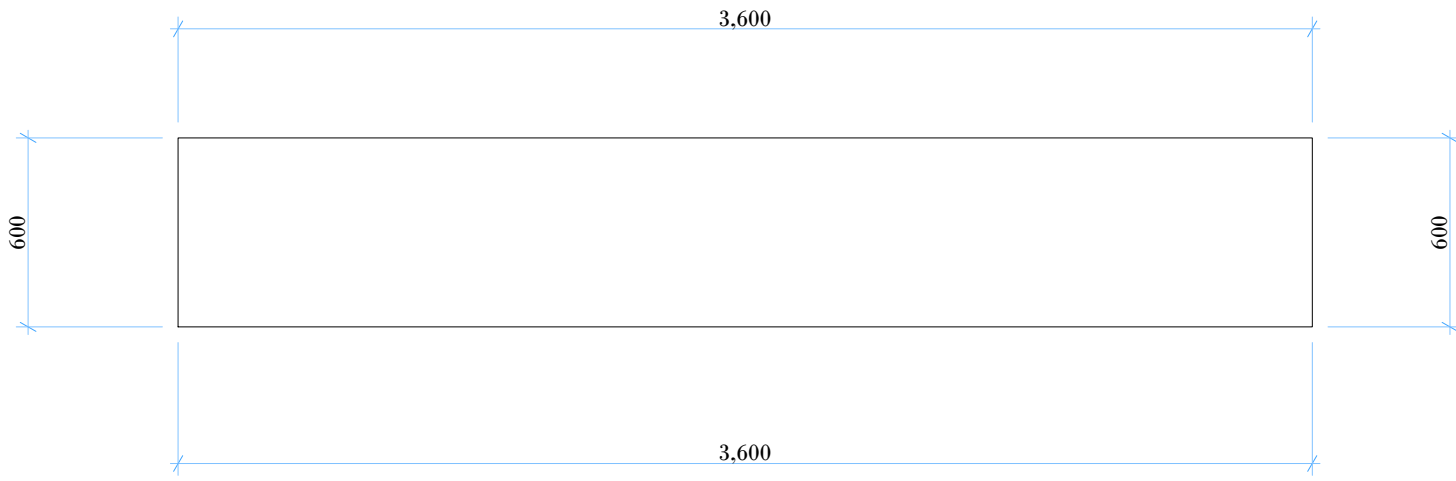

**CONCIERGE LOCKERS
(METAL)
SMALL SCHEME - 20 LOCKERS**

SMALL

4x columns @ 450mm wide, 1800mm high, Total width 1800mm,
Total lockers = 20

CONCIERGE LOCKERS
(METAL)
MEDIUM SCHEME - 32 LOCKERS

MEDIUM
6x columns @ 450mm wide, 1800mm high, Total width 2700mm,
Total lockers = 32

**CONCIERGE LOCKERS
(METAL)
LARGE SCHEME - 44 LOCKERS**

LARGE
8x columns @ 450mm wide, 1800mm high, Total width 3600mm,
Total lockers = 44

CONCIERGE LOCKERS
(WOODEN)
SMALL SCHEME - 20 LOCKERS

SMALL
4x columns @ 450mm wide, 2100mm high, Total width 1800mm,
Total lockers = 20

CONCIERGE LOCKERS
(WOODEN)
MEDIUM SCHEME - 32 LOCKERS

MEDIUM
6x columns @ 450mm wide, 2100mm high, Total width 2700mm,
Total lockers = 32

CONCIERGE LOCKERS
(WOODEN)
LARGE SCHEME - 44 LOCKERS

LARGE
6x columns @ 450mm wide, 2100mm high, Total width 3600mm,
Total lockers = 44