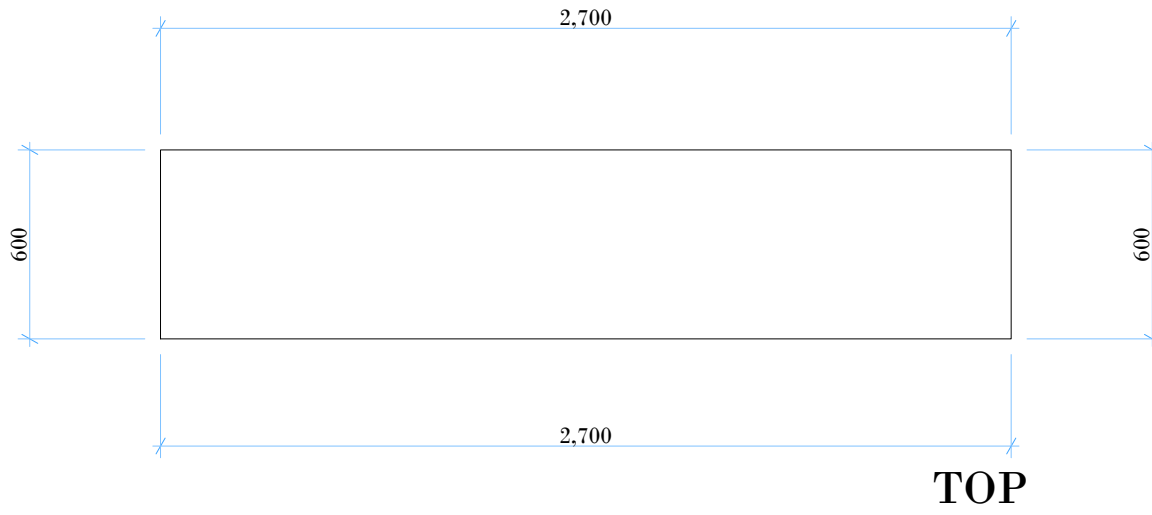

**CONCIERGE LOCKERS
(METAL)
SMALL SCHEME - 20 LOCKERS**

SMALL

4x columns @ 450mm wide, 1800mm high, Total width 1800mm,
Total lockers = 20

CONCIERGE LOCKERS
(METAL)
MEDIUM SCHEME - 32 LOCKERS

MEDIUM
6x columns @ 450mm wide, 1800mm high, Total width 2700mm,
Total lockers = 32

**CONCIERGE LOCKERS
(METAL)
LARGE SCHEME - 44 LOCKERS**

LARGE
8x columns @ 450mm wide, 1800mm high, Total width 3600mm,
Total lockers = 44

CONCIERGE LOCKERS
(WOODEN)
SMALL SCHEME - 20 LOCKERS

SMALL
4x columns @ 450mm wide, 2100mm high, Total width 1800mm,
Total lockers = 20

CONCIERGE LOCKERS
(WOODEN)
MEDIUM SCHEME - 32 LOCKERS

MEDIUM
6x columns @ 450mm wide, 2100mm high, Total width 2700mm,
Total lockers = 32

CONCIERGE LOCKERS
(WOODEN)
LARGE SCHEME - 44 LOCKERS

LARGE
6x columns @ 450mm wide, 2100mm high, Total width 3600mm,
Total lockers = 44