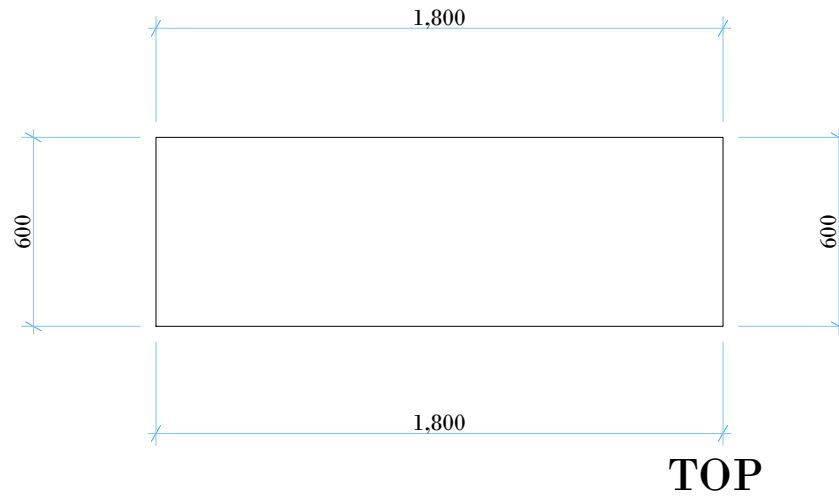

**CONCIERGE LOCKERS
(METAL)
SMALL SCHEME - 20 LOCKERS**

SMALL

4x columns @ 450mm wide, 1800mm high, Total width 1800mm,
Total lockers = 20

CONCIERGE LOCKERS
(METAL)
MEDIUM SCHEME - 32 LOCKERS

MEDIUM
6x columns @ 450mm wide, 1800mm high, Total width 2700mm,
Total lockers = 32

**CONCIERGE LOCKERS
(METAL)
LARGE SCHEME - 44 LOCKERS**

LARGE
8x columns @ 450mm wide, 1800mm high, Total width 3600mm,
Total lockers = 44

CONCIERGE LOCKERS
(WOODEN)
SMALL SCHEME - 20 LOCKERS

SMALL
4x columns @ 450mm wide, 2100mm high, Total width 1800mm,
Total lockers = 20

CONCIERGE LOCKERS
(WOODEN)
MEDIUM SCHEME - 32 LOCKERS

MEDIUM
6x columns @ 450mm wide, 2100mm high, Total width 2700mm,
Total lockers = 32

CONCIERGE LOCKERS
(WOODEN)
LARGE SCHEME - 44 LOCKERS

LARGE
6x columns @ 450mm wide, 2100mm high, Total width 3600mm,
Total lockers = 44