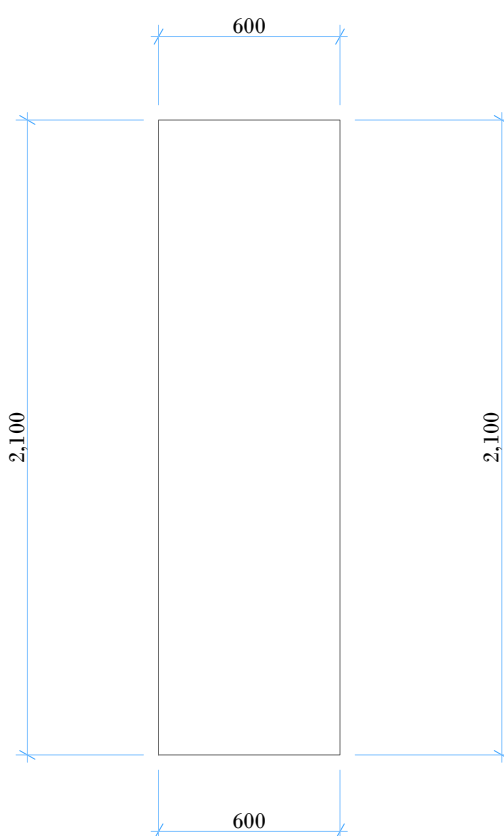

**CONCIERGE LOCKERS
(METAL)
SMALL SCHEME - 20 LOCKERS**

SMALL

4x columns @ 450mm wide, 1800mm high, Total width 1800mm,
Total lockers = 20

CONCIERGE LOCKERS
(METAL)
MEDIUM SCHEME - 32 LOCKERS

MEDIUM
6x columns @ 450mm wide, 1800mm high, Total width 2700mm,
Total lockers = 32

**CONCIERGE LOCKERS
(METAL)
LARGE SCHEME - 44 LOCKERS**

LARGE
8x columns @ 450mm wide, 1800mm high, Total width 3600mm,
Total lockers = 44

CONCIERGE LOCKERS
(WOODEN)
SMALL SCHEME - 20 LOCKERS

SMALL
4x columns @ 450mm wide, 2100mm high, Total width 1800mm,
Total lockers = 20

CONCIERGE LOCKERS
(WOODEN)
MEDIUM SCHEME - 32 LOCKERS

MEDIUM
6x columns @ 450mm wide, 2100mm high, Total width 2700mm,
Total lockers = 32

CONCIERGE LOCKERS
(WOODEN)
LARGE SCHEME - 44 LOCKERS

LARGE
6x columns @ 450mm wide, 2100mm high, Total width 3600mm,
Total lockers = 44