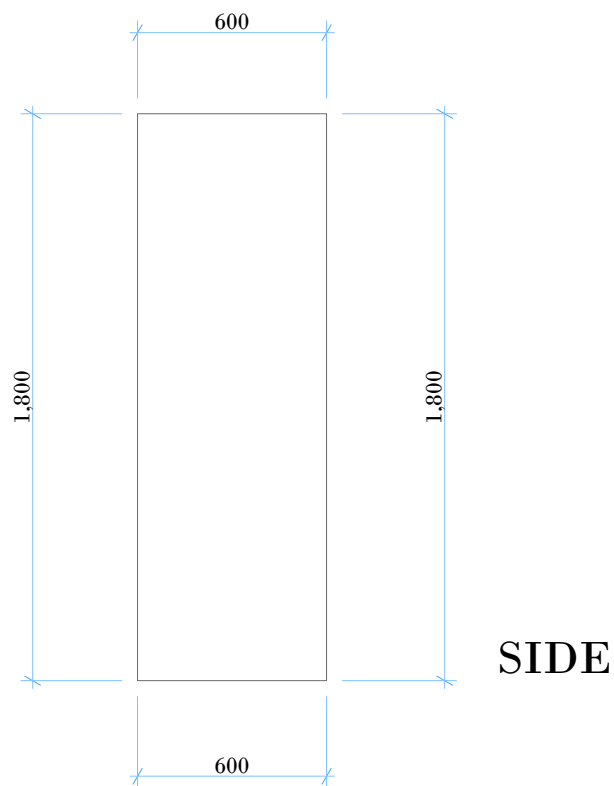

**CONCIERGE LOCKERS
(METAL)
SMALL SCHEME - 20 LOCKERS**

SMALL

4x columns @ 450mm wide, 1800mm high, Total width 1800mm,
Total lockers = 20

CONCIERGE LOCKERS
(METAL)
MEDIUM SCHEME - 32 LOCKERS

MEDIUM
6x columns @ 450mm wide, 1800mm high, Total width 2700mm,
Total lockers = 32

**CONCIERGE LOCKERS
(METAL)
LARGE SCHEME - 44 LOCKERS**

LARGE
8x columns @ 450mm wide, 1800mm high, Total width 3600mm,
Total lockers = 44

CONCIERGE LOCKERS
(WOODEN)
SMALL SCHEME - 20 LOCKERS

SMALL
4x columns @ 450mm wide, 2100mm high, Total width 1800mm,
Total lockers = 20

CONCIERGE LOCKERS
(WOODEN)
MEDIUM SCHEME - 32 LOCKERS

MEDIUM
6x columns @ 450mm wide, 2100mm high, Total width 2700mm,
Total lockers = 32

CONCIERGE LOCKERS
(WOODEN)
LARGE SCHEME - 44 LOCKERS

LARGE
6x columns @ 450mm wide, 2100mm high, Total width 3600mm,
Total lockers = 44