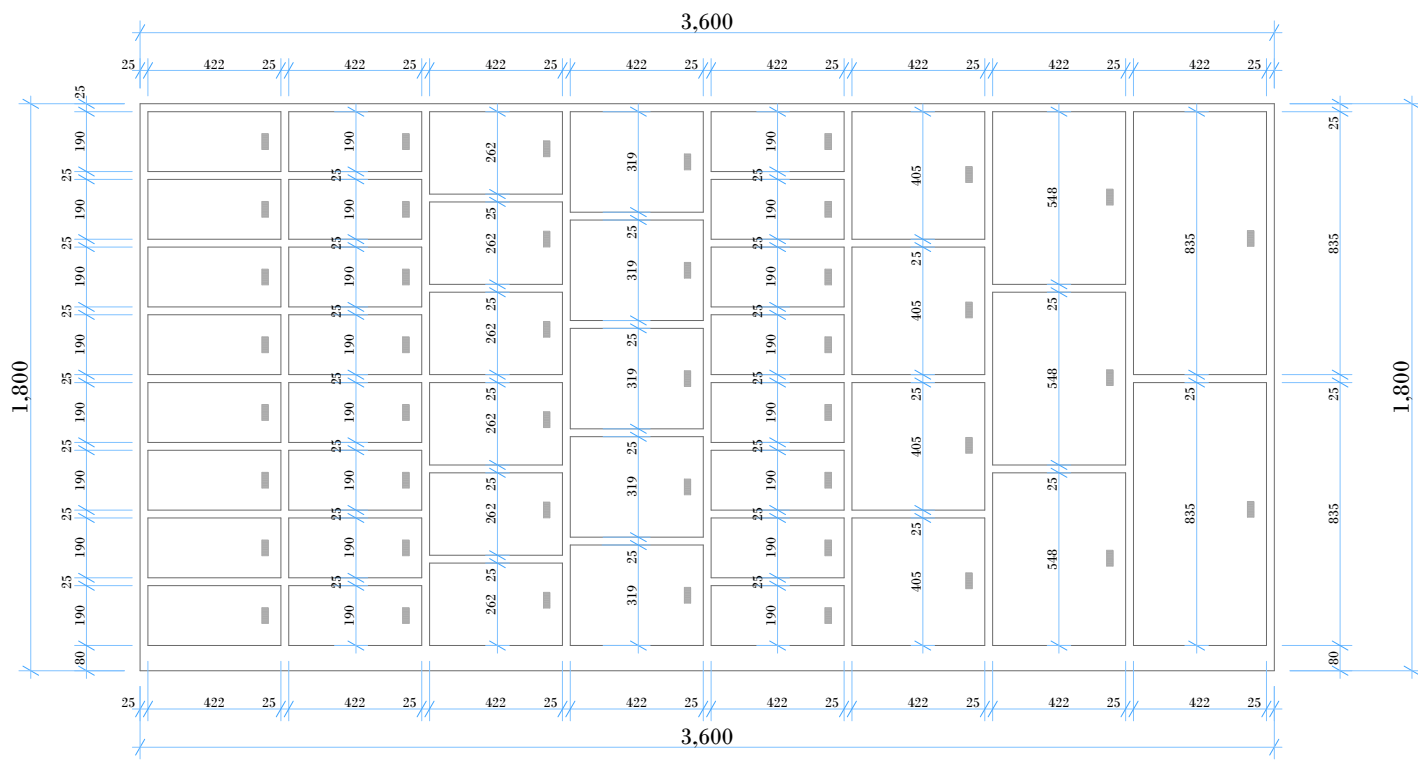

**CONCIERGE LOCKERS
(METAL)
SMALL SCHEME - 20 LOCKERS**

SMALL

4x columns @ 450mm wide, 1800mm high, Total width 1800mm,
Total lockers = 20

CONCIERGE LOCKERS
(METAL)
MEDIUM SCHEME - 32 LOCKERS

MEDIUM
6x columns @ 450mm wide, 1800mm high, Total width 2700mm,
Total lockers = 32

**CONCIERGE LOCKERS
(METAL)
LARGE SCHEME - 44 LOCKERS**

LARGE
8x columns @ 450mm wide, 1800mm high, Total width 3600mm,
Total lockers = 44

CONCIERGE LOCKERS
(WOODEN)
SMALL SCHEME - 20 LOCKERS

SMALL
4x columns @ 450mm wide, 2100mm high, Total width 1800mm,
Total lockers = 20

CONCIERGE LOCKERS
(WOODEN)
MEDIUM SCHEME - 32 LOCKERS

MEDIUM
6x columns @ 450mm wide, 2100mm high, Total width 2700mm,
Total lockers = 32

CONCIERGE LOCKERS
(WOODEN)
LARGE SCHEME - 44 LOCKERS

LARGE
6x columns @ 450mm wide, 2100mm high, Total width 3600mm,
Total lockers = 44