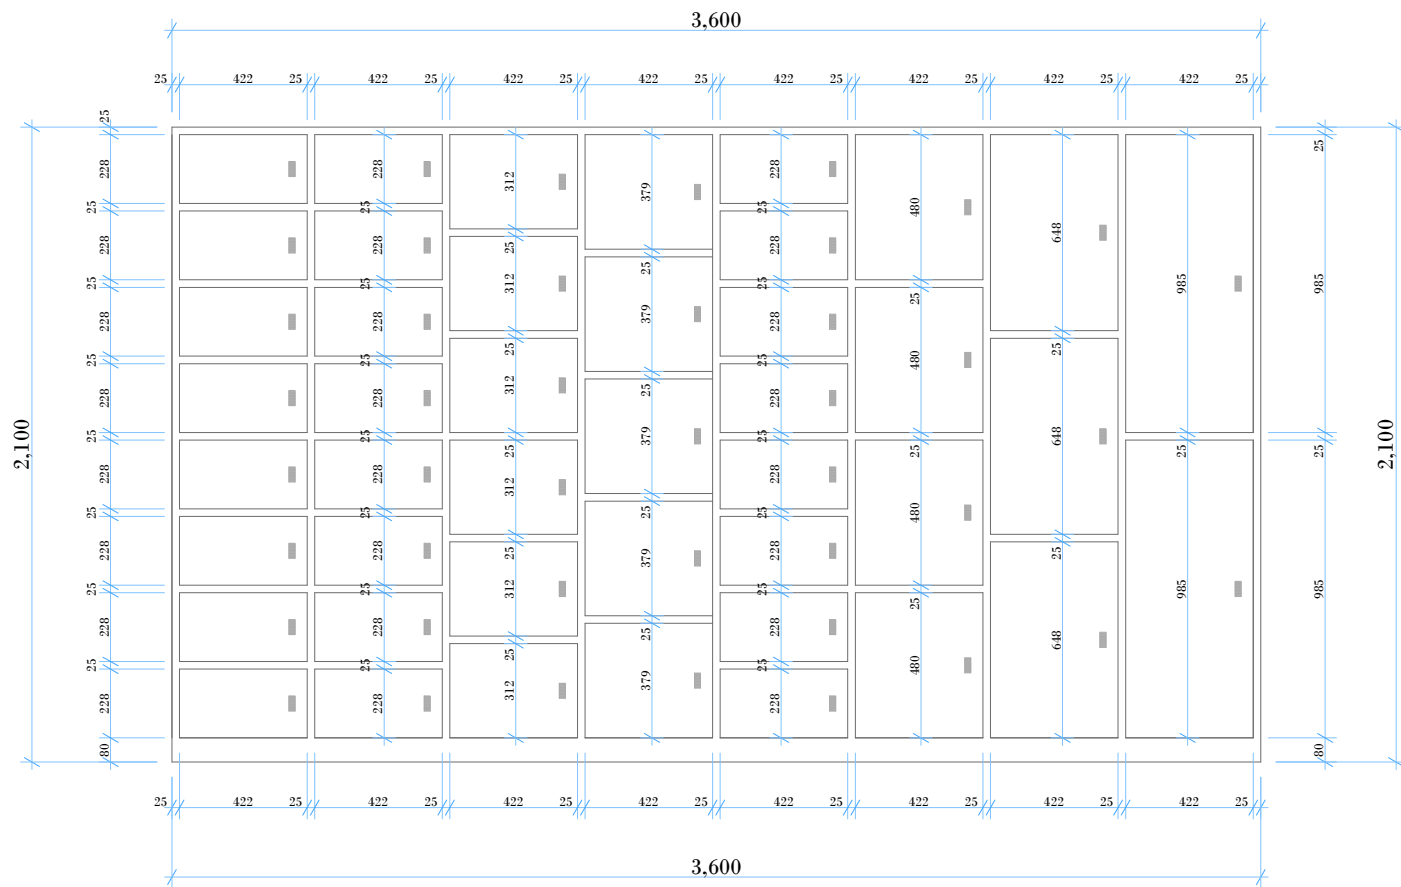

**CONCIERGE LOCKERS
(METAL)
SMALL SCHEME - 20 LOCKERS**

SMALL

4x columns @ 450mm wide, 1800mm high, Total width 1800mm,
Total lockers = 20

CONCIERGE LOCKERS
(METAL)
MEDIUM SCHEME - 32 LOCKERS

MEDIUM
6x columns @ 450mm wide, 1800mm high, Total width 2700mm,
Total lockers = 32

**CONCIERGE LOCKERS
(METAL)
LARGE SCHEME - 44 LOCKERS**

LARGE
8x columns @ 450mm wide, 1800mm high, Total width 3600mm,
Total lockers = 44

CONCIERGE LOCKERS
(WOODEN)
SMALL SCHEME - 20 LOCKERS

SMALL
4x columns @ 450mm wide, 2100mm high, Total width 1800mm,
Total lockers = 20

CONCIERGE LOCKERS
(WOODEN)
MEDIUM SCHEME - 32 LOCKERS

MEDIUM
6x columns @ 450mm wide, 2100mm high, Total width 2700mm,
Total lockers = 32

CONCIERGE LOCKERS
(WOODEN)
LARGE SCHEME - 44 LOCKERS

LARGE
6x columns @ 450mm wide, 2100mm high, Total width 3600mm,
Total lockers = 44