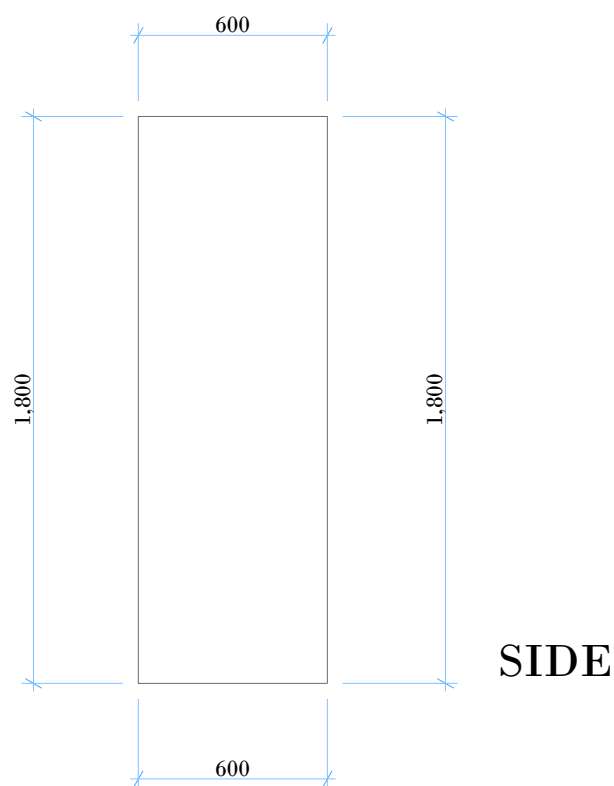

**CONCIERGE LOCKERS
(METAL)
SMALL SCHEME - 20 LOCKERS**

SMALL

4x columns @ 450mm wide, 1800mm high, Total width 1800mm,
Total lockers = 20

CONCIERGE LOCKERS
(METAL)
MEDIUM SCHEME - 32 LOCKERS

MEDIUM
6x columns @ 450mm wide, 1800mm high, Total width 2700mm,
Total lockers = 32

**CONCIERGE LOCKERS
(METAL)
LARGE SCHEME - 44 LOCKERS**

LARGE
8x columns @ 450mm wide, 1800mm high, Total width 3600mm,
Total lockers = 44

CONCIERGE LOCKERS
(WOODEN)
SMALL SCHEME - 20 LOCKERS

SMALL
4x columns @ 450mm wide, 2100mm high, Total width 1800mm,
Total lockers = 20

CONCIERGE LOCKERS
(WOODEN)
MEDIUM SCHEME - 32 LOCKERS

MEDIUM
6x columns @ 450mm wide, 2100mm high, Total width 2700mm,
Total lockers = 32

CONCIERGE LOCKERS
(WOODEN)
LARGE SCHEME - 44 LOCKERS

LARGE
6x columns @ 450mm wide, 2100mm high, Total width 3600mm,
Total lockers = 44