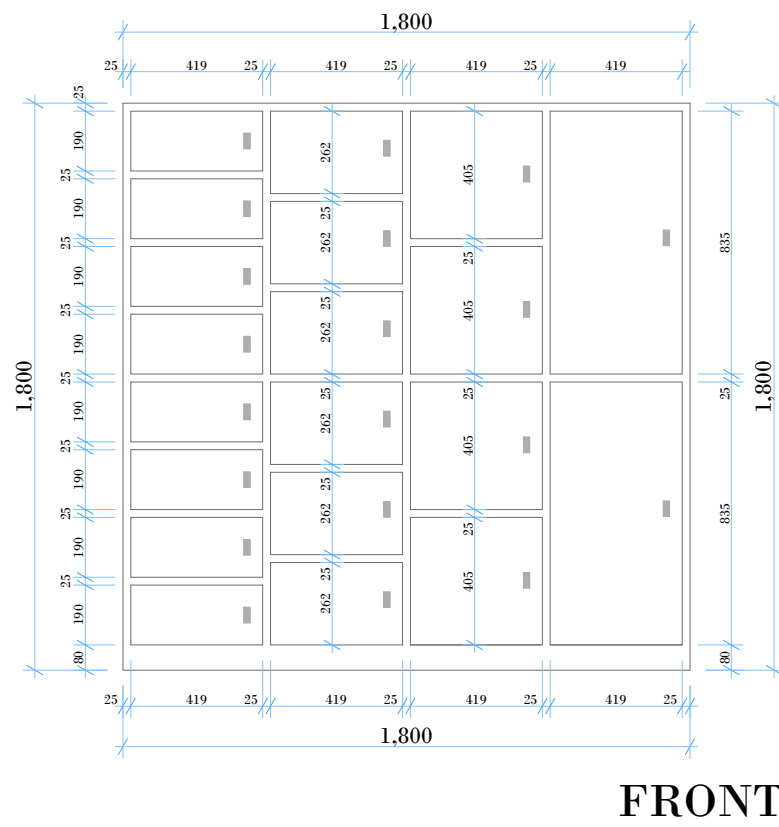

**CONCIERGE LOCKERS
(METAL)
SMALL SCHEME - 20 LOCKERS**

SMALL

4x columns @ 450mm wide, 1800mm high, Total width 1800mm,
Total lockers = 20

CONCIERGE LOCKERS
(METAL)
MEDIUM SCHEME - 32 LOCKERS

MEDIUM
6x columns @ 450mm wide, 1800mm high, Total width 2700mm,
Total lockers = 32

**CONCIERGE LOCKERS
(METAL)
LARGE SCHEME - 44 LOCKERS**

LARGE
8x columns @ 450mm wide, 1800mm high, Total width 3600mm,
Total lockers = 44

CONCIERGE LOCKERS
(WOODEN)
SMALL SCHEME - 20 LOCKERS

SMALL
4x columns @ 450mm wide, 2100mm high, Total width 1800mm,
Total lockers = 20

CONCIERGE LOCKERS
(WOODEN)
MEDIUM SCHEME - 32 LOCKERS

MEDIUM
6x columns @ 450mm wide, 2100mm high, Total width 2700mm,
Total lockers = 32

CONCIERGE LOCKERS
(WOODEN)
LARGE SCHEME - 44 LOCKERS

LARGE
6x columns @ 450mm wide, 2100mm high, Total width 3600mm,
Total lockers = 44