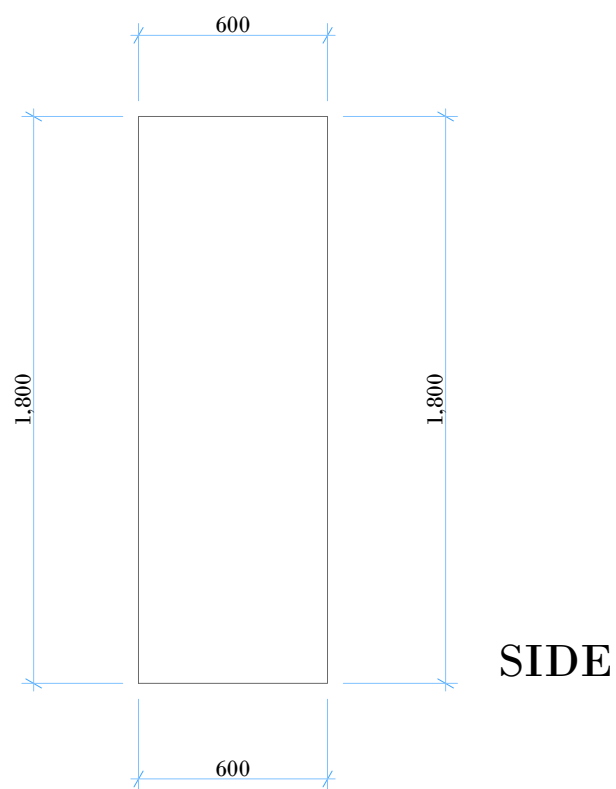

**CONCIERGE LOCKERS
(METAL)
SMALL SCHEME - 20 LOCKERS**

SMALL

4x columns @ 450mm wide, 1800mm high, Total width 1800mm,
Total lockers = 20

CONCIERGE LOCKERS
(METAL)
MEDIUM SCHEME - 32 LOCKERS

MEDIUM
6x columns @ 450mm wide, 1800mm high, Total width 2700mm,
Total lockers = 32

**CONCIERGE LOCKERS
(METAL)
LARGE SCHEME - 44 LOCKERS**

LARGE
8x columns @ 450mm wide, 1800mm high, Total width 3600mm,
Total lockers = 44

CONCIERGE LOCKERS
(WOODEN)
SMALL SCHEME - 20 LOCKERS

SMALL
4x columns @ 450mm wide, 2100mm high, Total width 1800mm,
Total lockers = 20

CONCIERGE LOCKERS
(WOODEN)
MEDIUM SCHEME - 32 LOCKERS

MEDIUM
6x columns @ 450mm wide, 2100mm high, Total width 2700mm,
Total lockers = 32

CONCIERGE LOCKERS
(WOODEN)
LARGE SCHEME - 44 LOCKERS

LARGE
6x columns @ 450mm wide, 2100mm high, Total width 3600mm,
Total lockers = 44