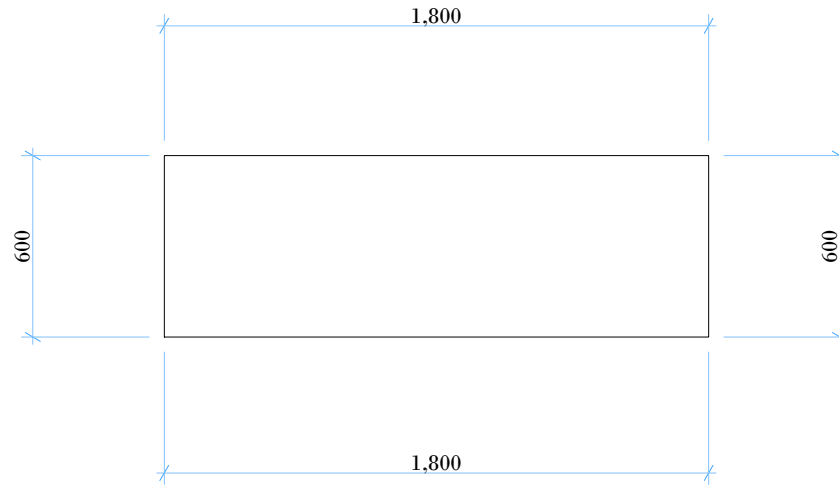

**CONCIERGE LOCKERS
(METAL)
SMALL SCHEME - 20 LOCKERS**

SMALL

4x columns @ 450mm wide, 1800mm high, Total width 1800mm,
Total lockers = 20

CONCIERGE LOCKERS
(METAL)
MEDIUM SCHEME - 32 LOCKERS

MEDIUM
6x columns @ 450mm wide, 1800mm high, Total width 2700mm,
Total lockers = 32

**CONCIERGE LOCKERS
(METAL)
LARGE SCHEME - 44 LOCKERS**

LARGE
8x columns @ 450mm wide, 1800mm high, Total width 3600mm,
Total lockers = 44

CONCIERGE LOCKERS
(WOODEN)
SMALL SCHEME - 20 LOCKERS

SMALL
4x columns @ 450mm wide, 2100mm high, Total width 1800mm,
Total lockers = 20

CONCIERGE LOCKERS
(WOODEN)
MEDIUM SCHEME - 32 LOCKERS

MEDIUM
6x columns @ 450mm wide, 2100mm high, Total width 2700mm,
Total lockers = 32

CONCIERGE LOCKERS
(WOODEN)
LARGE SCHEME - 44 LOCKERS

LARGE
6x columns @ 450mm wide, 2100mm high, Total width 3600mm,
Total lockers = 44