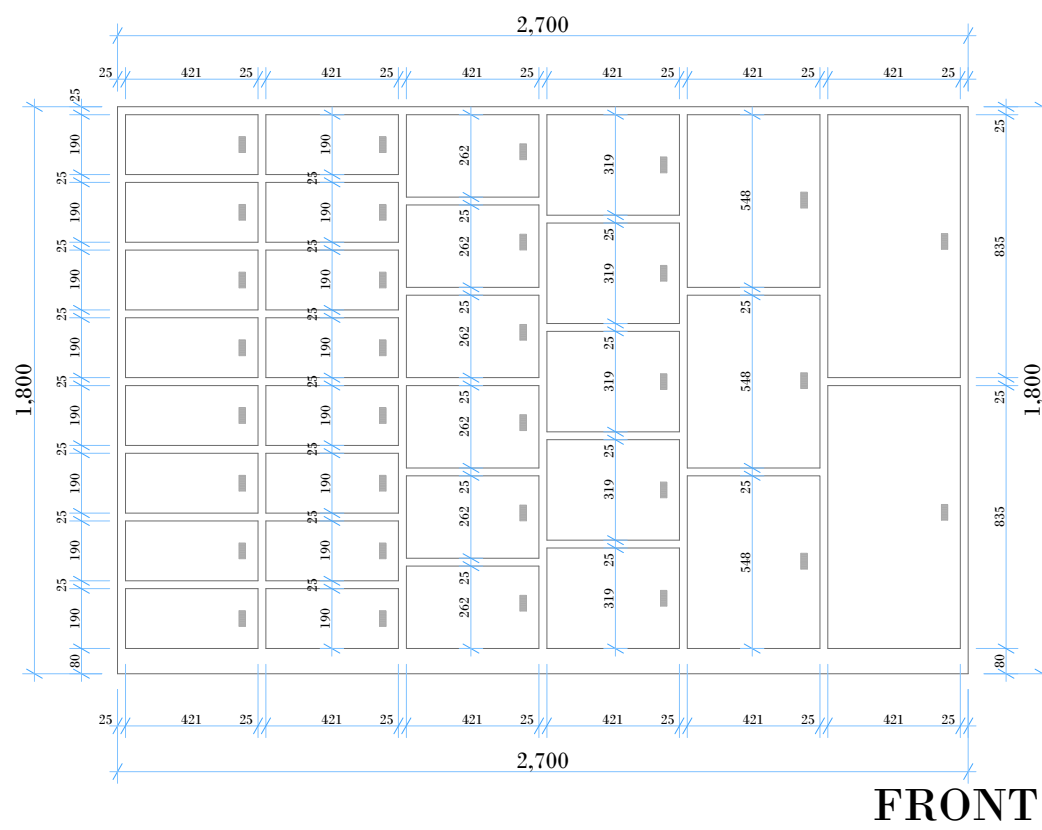

**CONCIERGE LOCKERS
(METAL)
SMALL SCHEME - 20 LOCKERS**

SMALL

4x columns @ 450mm wide, 1800mm high, Total width 1800mm,
Total lockers = 20

CONCIERGE LOCKERS
(METAL)
MEDIUM SCHEME - 32 LOCKERS

MEDIUM
6x columns @ 450mm wide, 1800mm high, Total width 2700mm,
Total lockers = 32

**CONCIERGE LOCKERS
(METAL)
LARGE SCHEME - 44 LOCKERS**

LARGE
8x columns @ 450mm wide, 1800mm high, Total width 3600mm,
Total lockers = 44

CONCIERGE LOCKERS
(WOODEN)
SMALL SCHEME - 20 LOCKERS

SMALL
4x columns @ 450mm wide, 2100mm high, Total width 1800mm,
Total lockers = 20

CONCIERGE LOCKERS
(WOODEN)
MEDIUM SCHEME - 32 LOCKERS

MEDIUM
6x columns @ 450mm wide, 2100mm high, Total width 2700mm,
Total lockers = 32

CONCIERGE LOCKERS
(WOODEN)
LARGE SCHEME - 44 LOCKERS

LARGE
6x columns @ 450mm wide, 2100mm high, Total width 3600mm,
Total lockers = 44