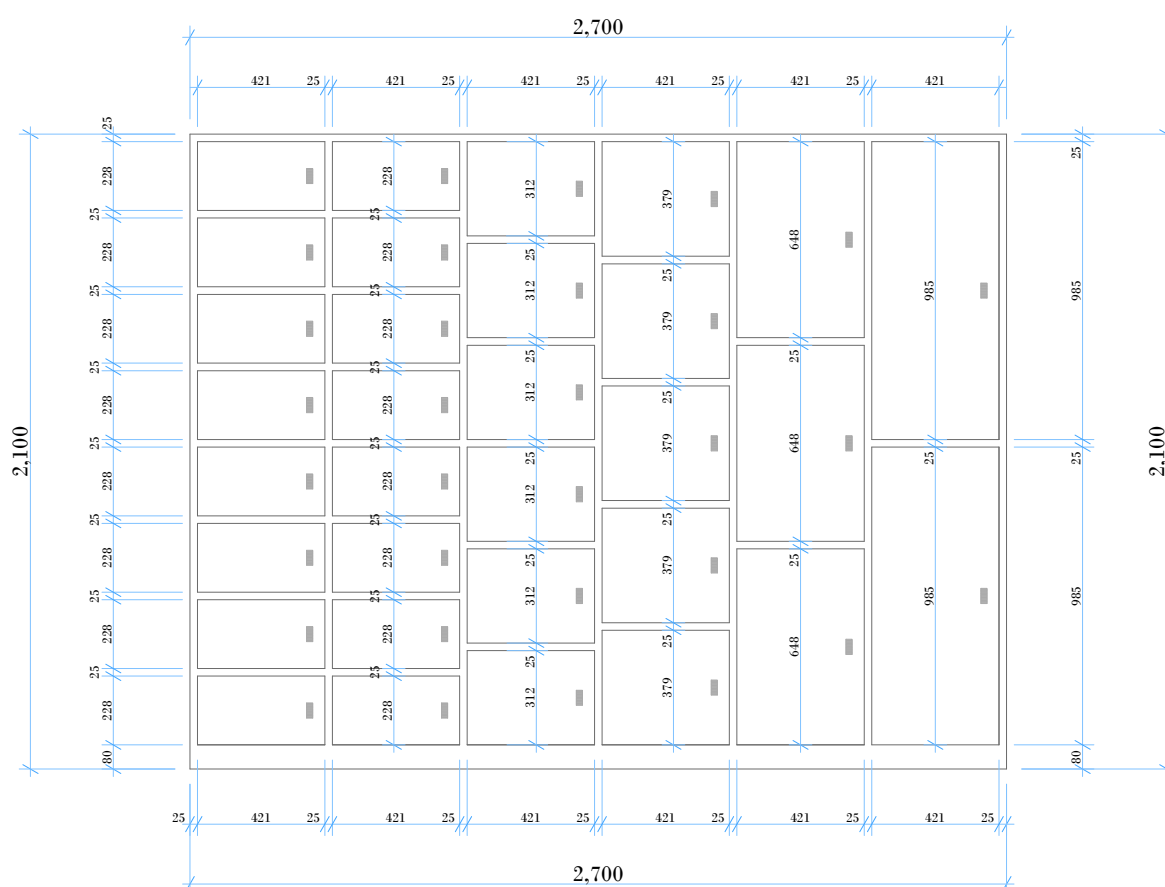

**CONCIERGE LOCKERS
(METAL)
SMALL SCHEME - 20 LOCKERS**

SMALL

4x columns @ 450mm wide, 1800mm high, Total width 1800mm,
Total lockers = 20

CONCIERGE LOCKERS
(METAL)
MEDIUM SCHEME - 32 LOCKERS

MEDIUM
6x columns @ 450mm wide, 1800mm high, Total width 2700mm,
Total lockers = 32

**CONCIERGE LOCKERS
(METAL)
LARGE SCHEME - 44 LOCKERS**

LARGE
8x columns @ 450mm wide, 1800mm high, Total width 3600mm,
Total lockers = 44

CONCIERGE LOCKERS
(WOODEN)
SMALL SCHEME - 20 LOCKERS

SMALL
4x columns @ 450mm wide, 2100mm high, Total width 1800mm,
Total lockers = 20

CONCIERGE LOCKERS
(WOODEN)
MEDIUM SCHEME - 32 LOCKERS

MEDIUM
6x columns @ 450mm wide, 2100mm high, Total width 2700mm,
Total lockers = 32

CONCIERGE LOCKERS
(WOODEN)
LARGE SCHEME - 44 LOCKERS

LARGE
6x columns @ 450mm wide, 2100mm high, Total width 3600mm,
Total lockers = 44