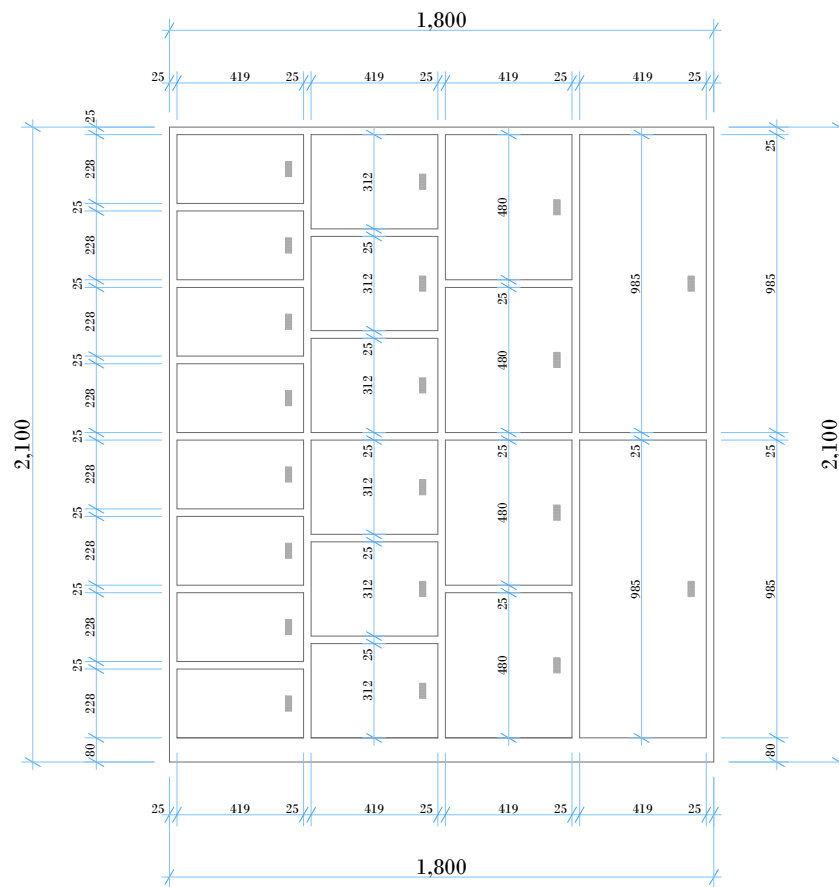

**CONCIERGE LOCKERS
(METAL)
SMALL SCHEME - 20 LOCKERS**

SMALL

4x columns @ 450mm wide, 1800mm high, Total width 1800mm,
Total lockers = 20

CONCIERGE LOCKERS
(METAL)
MEDIUM SCHEME - 32 LOCKERS

MEDIUM
6x columns @ 450mm wide, 1800mm high, Total width 2700mm,
Total lockers = 32

**CONCIERGE LOCKERS
(METAL)
LARGE SCHEME - 44 LOCKERS**

LARGE
8x columns @ 450mm wide, 1800mm high, Total width 3600mm,
Total lockers = 44

CONCIERGE LOCKERS
(WOODEN)
SMALL SCHEME - 20 LOCKERS

SMALL
4x columns @ 450mm wide, 2100mm high, Total width 1800mm,
Total lockers = 20

CONCIERGE LOCKERS
(WOODEN)
MEDIUM SCHEME - 32 LOCKERS

MEDIUM
6x columns @ 450mm wide, 2100mm high, Total width 2700mm,
Total lockers = 32

CONCIERGE LOCKERS
(WOODEN)
LARGE SCHEME - 44 LOCKERS

LARGE
6x columns @ 450mm wide, 2100mm high, Total width 3600mm,
Total lockers = 44