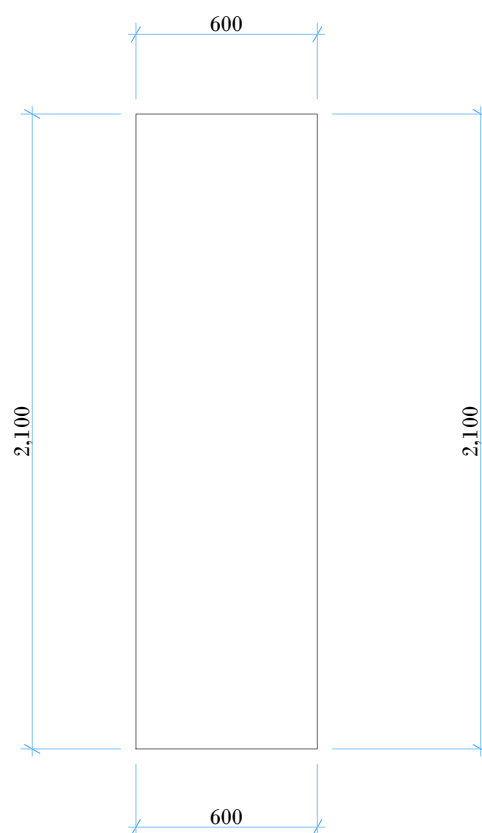

**CONCIERGE LOCKERS
(METAL)
SMALL SCHEME - 20 LOCKERS**

SMALL

4x columns @ 450mm wide, 1800mm high, Total width 1800mm,
Total lockers = 20

CONCIERGE LOCKERS
(METAL)
MEDIUM SCHEME - 32 LOCKERS

MEDIUM
6x columns @ 450mm wide, 1800mm high, Total width 2700mm,
Total lockers = 32

**CONCIERGE LOCKERS
(METAL)
LARGE SCHEME - 44 LOCKERS**

LARGE
8x columns @ 450mm wide, 1800mm high, Total width 3600mm,
Total lockers = 44

CONCIERGE LOCKERS
(WOODEN)
SMALL SCHEME - 20 LOCKERS

SMALL
4x columns @ 450mm wide, 2100mm high, Total width 1800mm,
Total lockers = 20

CONCIERGE LOCKERS
(WOODEN)
MEDIUM SCHEME - 32 LOCKERS

MEDIUM
6x columns @ 450mm wide, 2100mm high, Total width 2700mm,
Total lockers = 32

CONCIERGE LOCKERS
(WOODEN)
LARGE SCHEME - 44 LOCKERS

LARGE
6x columns @ 450mm wide, 2100mm high, Total width 3600mm,
Total lockers = 44