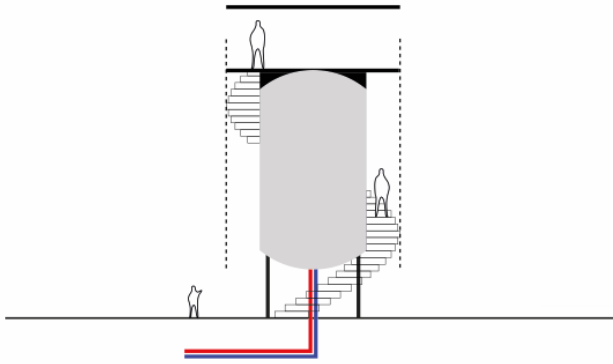

CONFIDENTIAL – please do not publish

The Watchtower

- + visitors could see air source heat pump array
- Health and safety risk to allow public access
- Public access may require full time monitoring on site, which is unfeasible