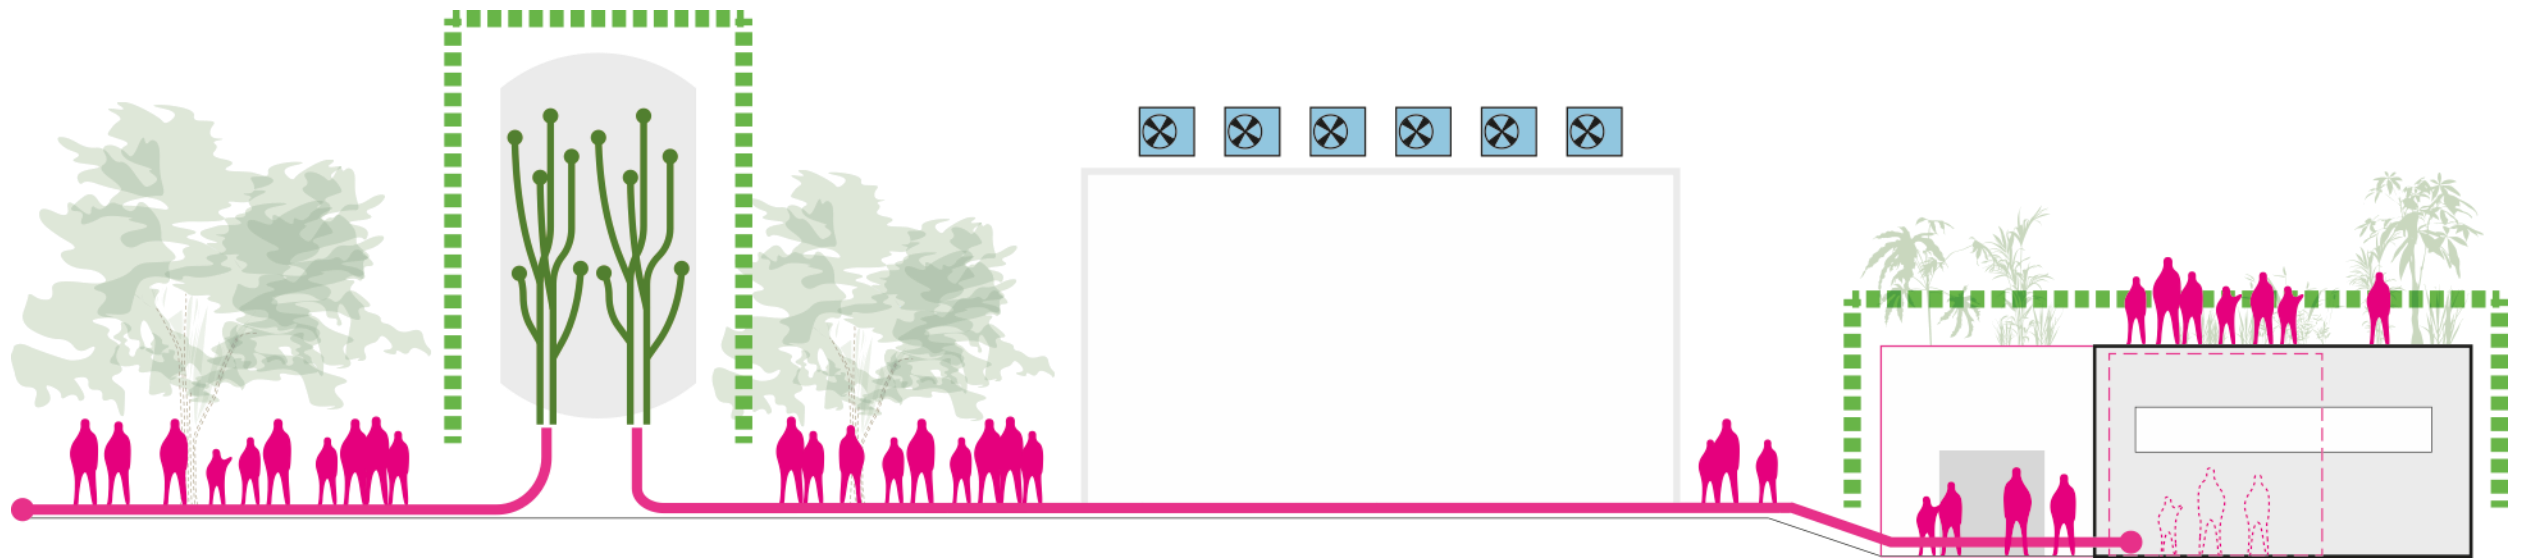

CONFIDENTIAL – please do not publish