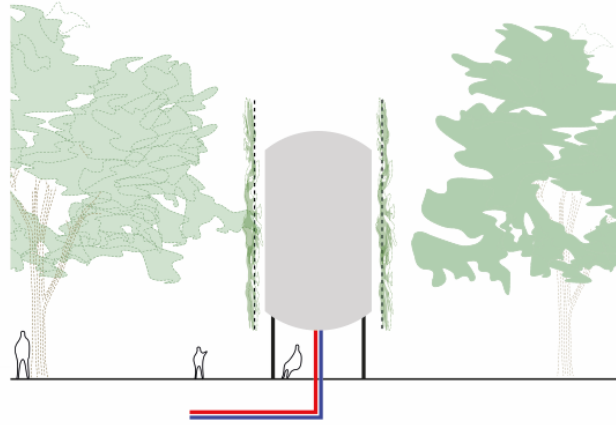

The Climber

- + green coverage welcomes visitors
- difficult to maintain plants
- plants will blend in to surrounding trees from afar so will not be visible

The Windchime