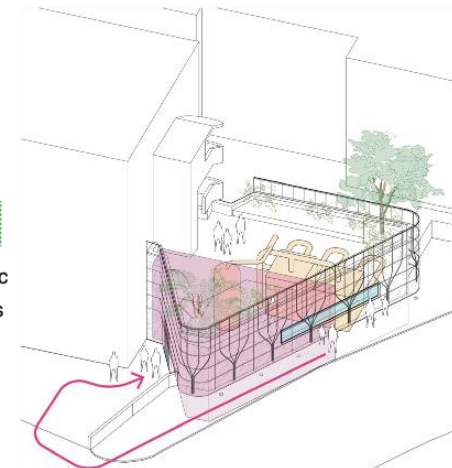

**The Green Energy Tree Thermal Store**

Inspired by the much loved tree at the heart of the site, our proposal, the **green energy tree**, raises the thermal store into the air, to optimise transparency, visibility, and street safety. Three columns split into twelve branching supports. Cladding the tank is mirror polished stainless steel sheets, lighting and a perforated, laser-cut, corrugated steel screen with Dichroic powder-coated paint. Fresh green on the outside, on the inside the screen is a gradient of colours to educate people on the temperature gradient in the thermal store, visible as people look through the perforations and see the mirror. To host seasonal community gatherings, a soft, meditative “breathing light” rhythm programme is developed in consultation with residents.

## The Floating Island Renewable Energy Centre

Camelford Walk Boiler building is refurbished with the new community centre at its roots and the existing community garden at its tree-top, and a window that invites views into the inner workings of the new energy centre. Access to the community room is through an improved landscape on the lower level. Through responsive inner and outer lighting, the “net-curtain effect” enables the screen to appear and disappear. The delicate structural artwork is responsive, informative, and interactive, using minimal material and integrated with gentle lighting. Together with the thermal store and the landscape, they create a holistic, integrated community symbol of hope that tells a story of positive growth and of a shared future with affordable and renewable energy.

Community energy hub

Landscape of energy and people

Community centre & garden

District Heating and Eating