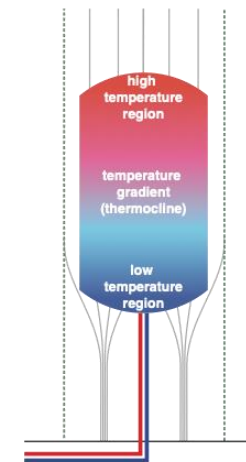

**The Green Energy Tree Thermal Store**

Inspired by the much loved tree at the heart of the site, our proposal, the **green energy tree**, raises the thermal store into the air, to optimise transparency, visibility, and street safety. Three columns split into twelve branching supports. Cladding the tank is mirror polished stainless steel sheets, lighting and a perforated, laser-cut, corrugated steel screen with Dichroic powder-coated paint. Fresh green on the outside, on the inside the screen is a gradient of colours to educate people on the temperature gradient in the thermal store, visible as people look through the perforations and see the mirror. To host seasonal community gatherings, a soft, meditative “breathing light” rhythm programme is developed in consultation with residents.

**Community energy network**

**Community beacon**

**Energy Tree Grenfell Tower  
Community symbol**

**Temperature Gradient  
Educational tool**

**Outside screen colours Inside screen colours  
Informative and interactive tonkin liu**