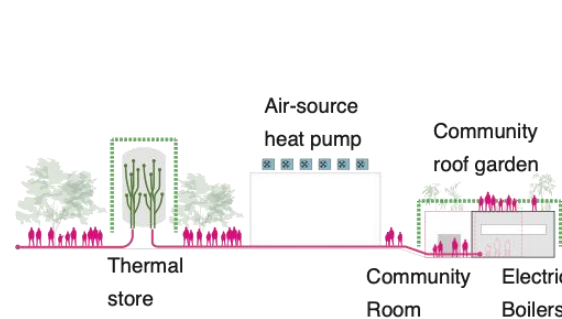

**Community energy network**

**Community beacon**

**Energy Tree Grenfell Tower  
Community symbol**

**Temperature Gradient  
Educational tool**

**Outside screen colours Inside screen colours  
Informative and interactive tonkin liu**

## Green Energy Trees

Notting Dale Heat Network

## The Floating Island Renewable Energy Centre

Camelford Walk Boiler building is refurbished with the new community centre at its roots and the existing community garden at its tree-top, and a window that invites views into the inner workings of the new energy centre. Access to the community room is through an improved landscape on the lower level. Through responsive inner and outer lighting, the “net-curtain effect” enables the screen to appear and disappear. The delicate structural artwork is responsive, informative, and interactive, using minimal material and integrated with gentle lighting. Together with the thermal store and the landscape, they create a holistic, integrated community symbol of hope that tells a story of positive growth and of a shared future with affordable and renewable energy.

Community energy hub

Landscape of energy and people

Community centre & garden

District Heating and Eating