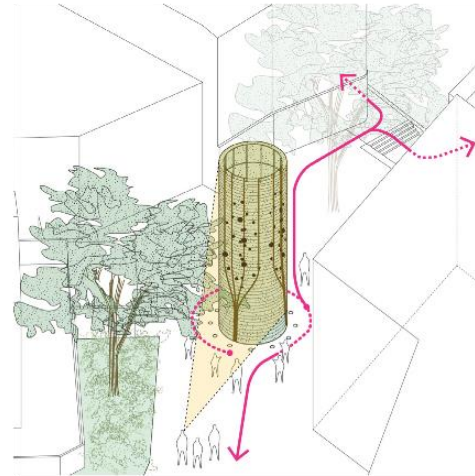

Community beacon