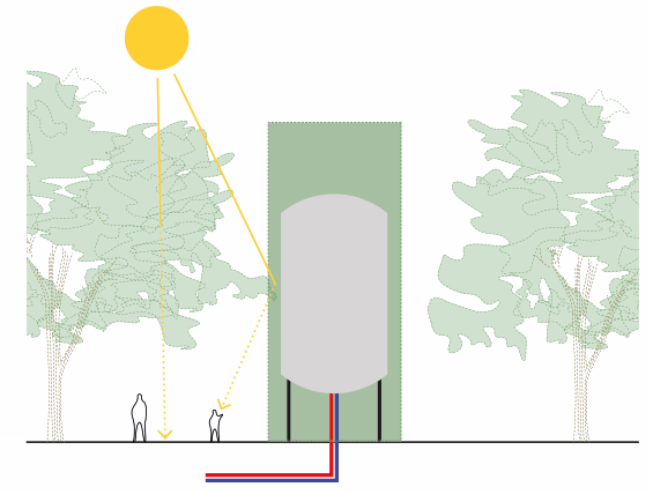

**The Green Energy Tree Thermal Store**

Inspired by the much loved tree at the heart of the site, our proposal, the **green energy tree**, raises the thermal store into the air, to optimise transparency, visibility, and street safety. Three columns split into twelve branching supports. Cladding the tank is mirror polished stainless steel sheets, lighting and a perforated, laser-cut, corrugated steel screen with Dichroic powder-coated paint. Fresh green on the outside, on the inside the screen is a gradient of colours to educate people on the temperature gradient in the thermal store, visible as people look through the perforations and see the mirror. To host seasonal community gatherings, a soft, meditative “breathing light” rhythm programme is developed in consultation with residents.

The Climber

- + green coverage welcomes visitors
- difficult to maintain plants
- plants will blend in to surrounding trees from afar so will not be visible

The Windchime

- + engaging with the natural elements
- sound unable to be controlled
- too close to nearby residential properties

The Tree of Light

- + Engages the public through natural and artificial light
- + Extends existing line of trees
- + Could be educational tool explaining thermal gradient inside

# CONFIDENTIAL – please do not publish

+ creates public space hub

- expensive to excavate
- not a visual way marker

+ simple to place on ground

- visually obtrusive

+ visual way marker  
+ potential to experience from below