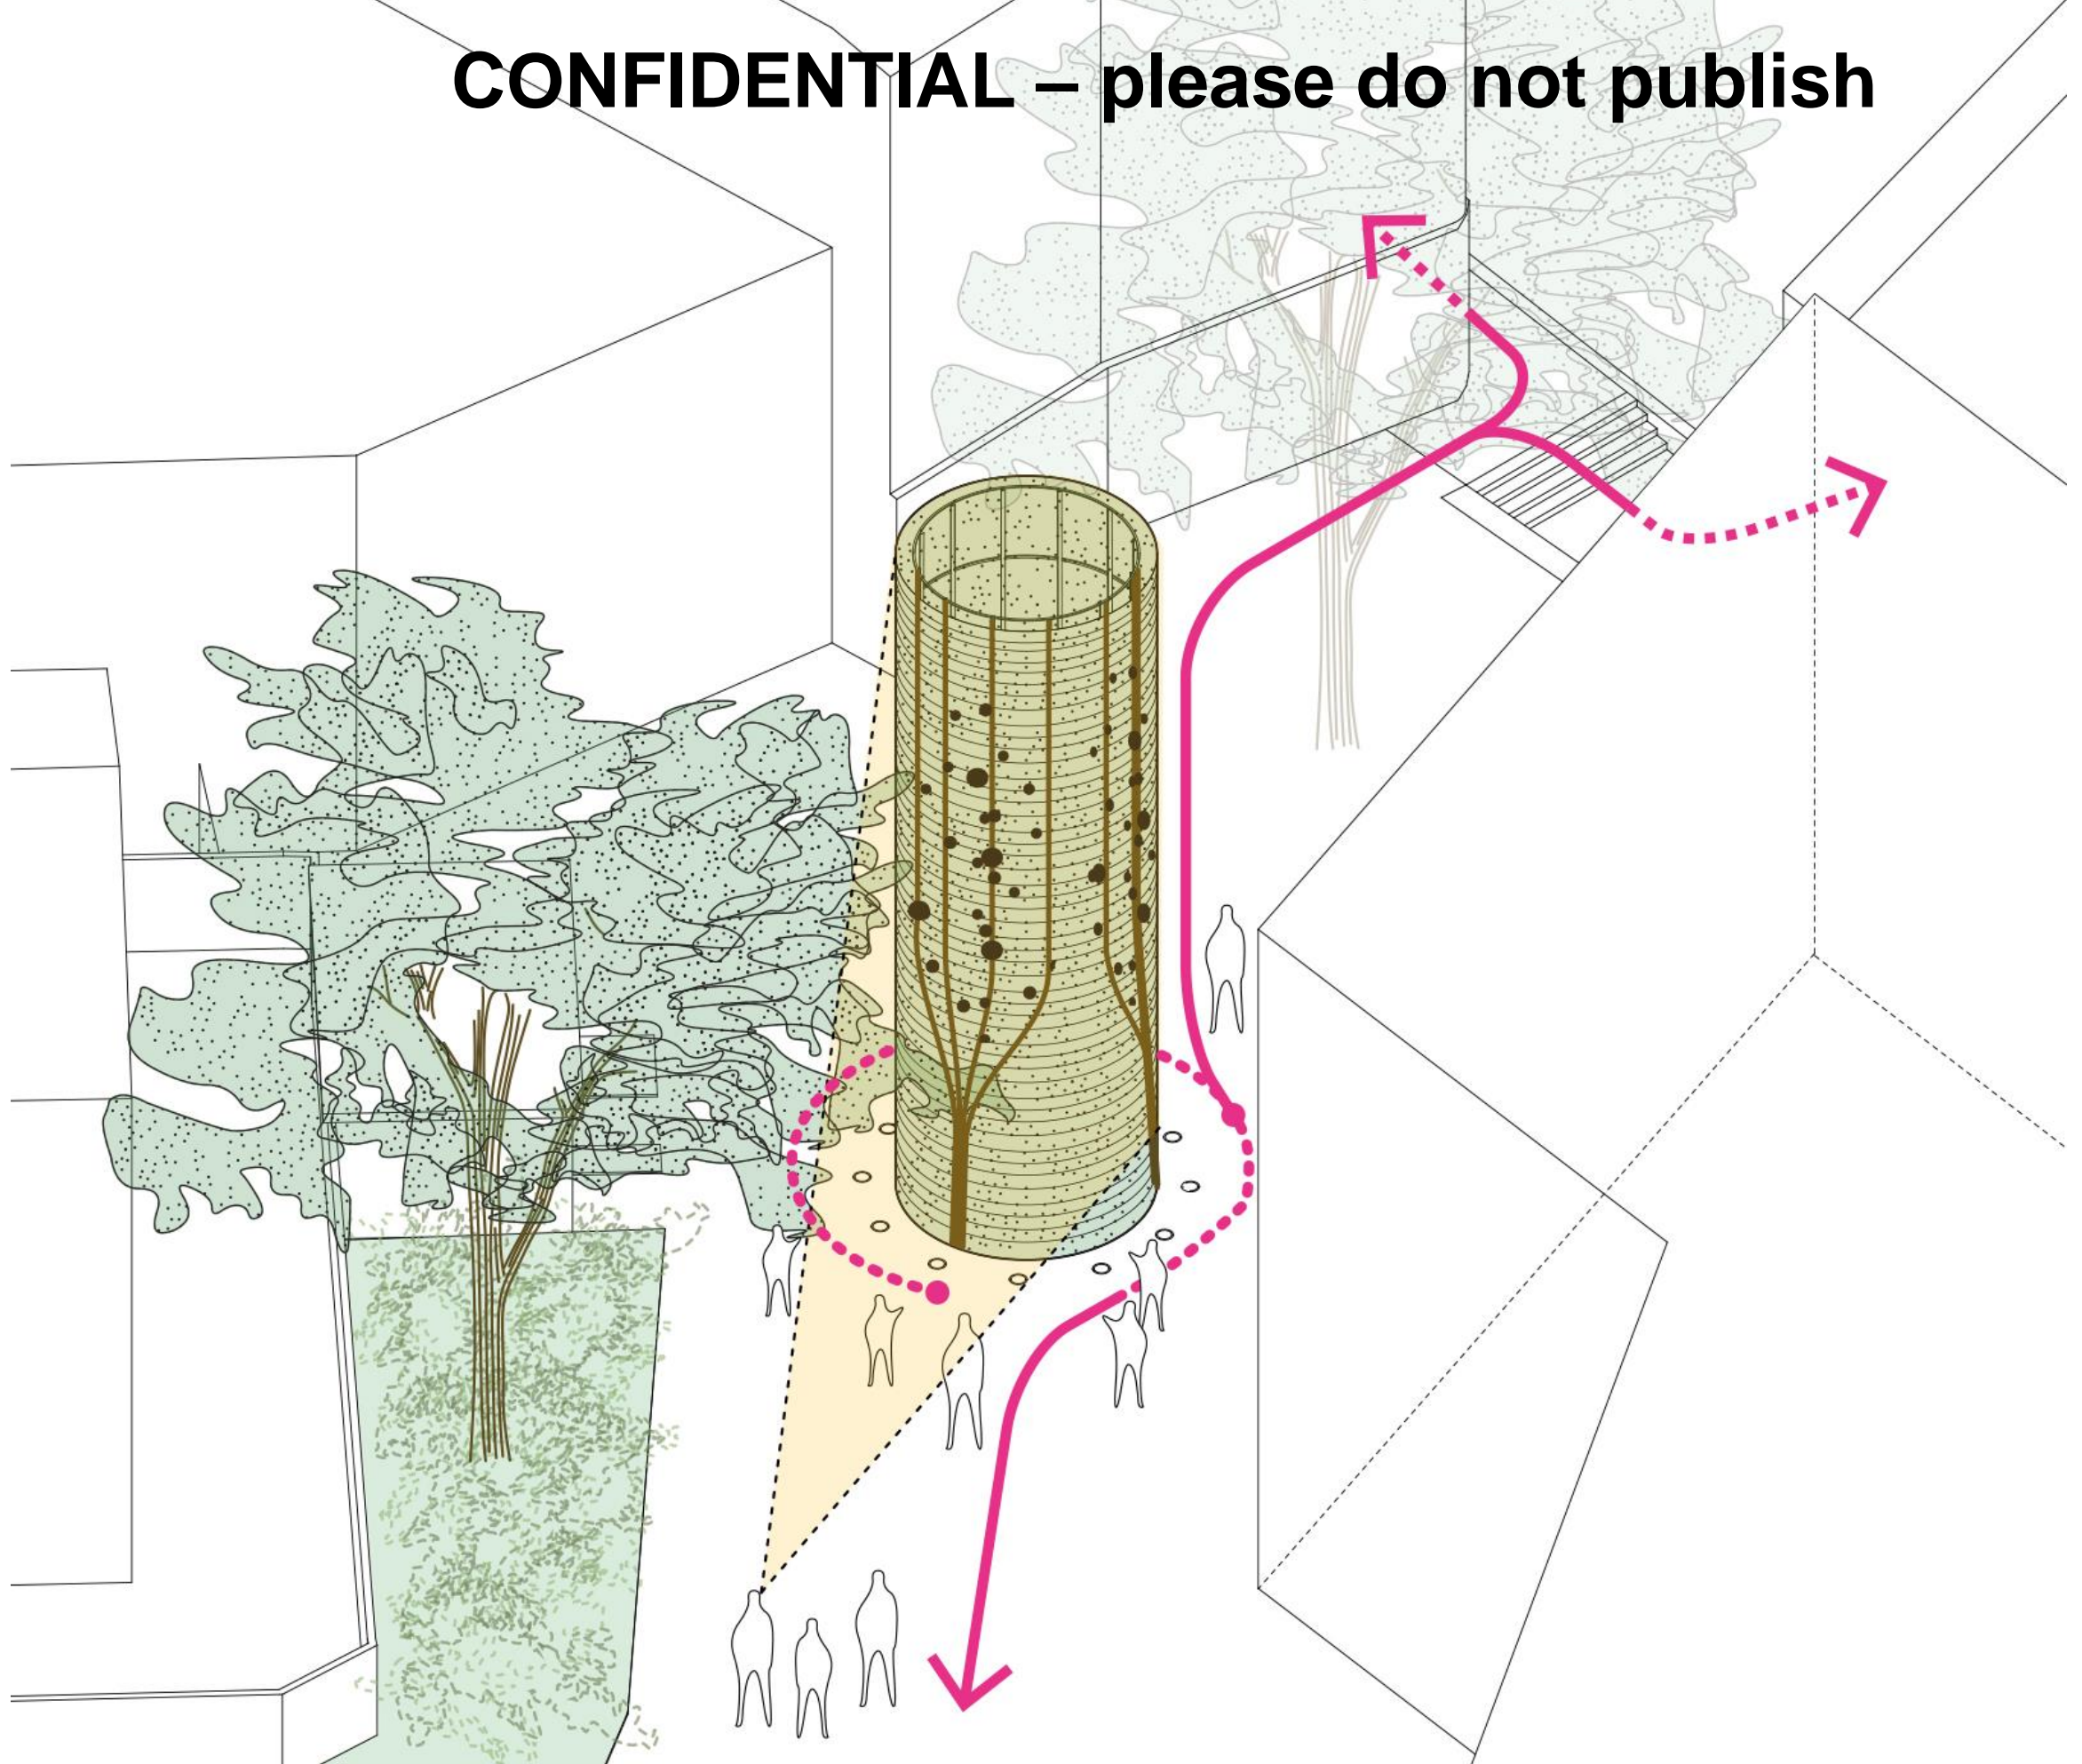

**The Green Energy Tree Thermal Store**

Inspired by the much loved tree at the heart of the site, our proposal, the **green energy tree**, raises the thermal store into the air, to optimise transparency, visibility, and street safety. Three columns split into twelve branching supports. Cladding the tank is mirror polished stainless steel sheets, lighting and a perforated, laser-cut, corrugated steel screen with Dichroic powder-coated paint. Fresh green on the outside, on the inside the screen is a gradient of colours to educate people on the temperature gradient in the thermal store, visible as people look through the perforations and see the mirror. To host seasonal community gatherings, a soft, meditative “breathing light” rhythm programme is developed in consultation with residents.

The Tree of Light

- + Engages the public through natural and artificial light
- + Extends existing line of trees
- + Could be educational tool explaining thermal gradient inside

# CONFIDENTIAL – please do not publish

+ creates public space hub

- expensive to excavate
- not a visual way marker

+ simple to place on ground

- visually obtrusive

+ visual way marker  
+ potential to experience from below

- structural challenge to lift above ground

**CONFIDENTIAL – please do not publish**

**CONFIDENTIAL – please do not publish**

**CONFIDENTIAL – please do not publish**

**CONFIDENTIAL – please do not publish**