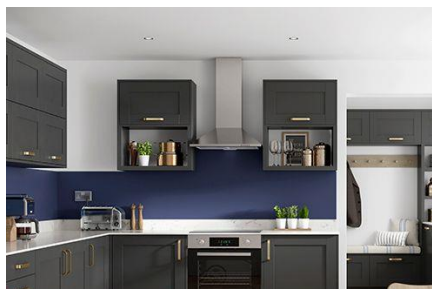

Slate Grey ☐

Handle:

Slim Bar Handle (Satin Nickel) ☐

Bar Handle (Stainless Steel Effect) ☐

Aged Copper D Handle ☐

Keyhole Bar Handle (Stainless Steel Effect) ☐

Lockable Cabinet: ☐