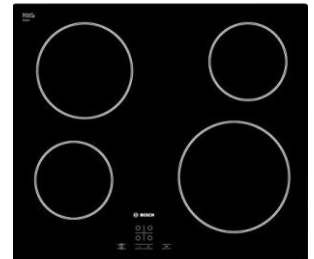

2. Carron Phoenix Zeta I Bowl Inset 510mm x 940 mm x 180mm

Franke Pull Out nozzle Silk Steel with ring hose

*** If you have a pacemaker or a similar medical device, this may impact which Hob option you should choose. Please let a member of LWNT know if this is the case and they can advise you on which option is right for you.

Please select:

Induction Hob: this option will cost £36 a year on average to run and will require new cooking pots or converting disk(supplied by LWNT)

Ceramic Hob: This option will cost £50 a year on average to run and is compatible with all current cooking utensils

4. Neue 60cm Induction Hob With Touch Control Black Glass Nic642

5. Bosch Serie 4 60cm Induction Hob with Power Boost Black

6. Neue 60cm Ceramic Hob

7. Bosch 60cm Ceramic Hob

Oven:

8. Neue Single Conventional Oven And Grill With Rotary Control Stainless Steel