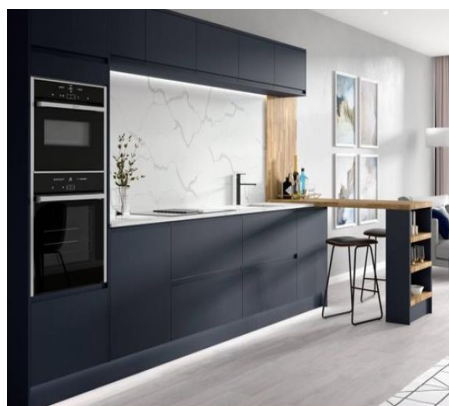

Midnight Blue ☐